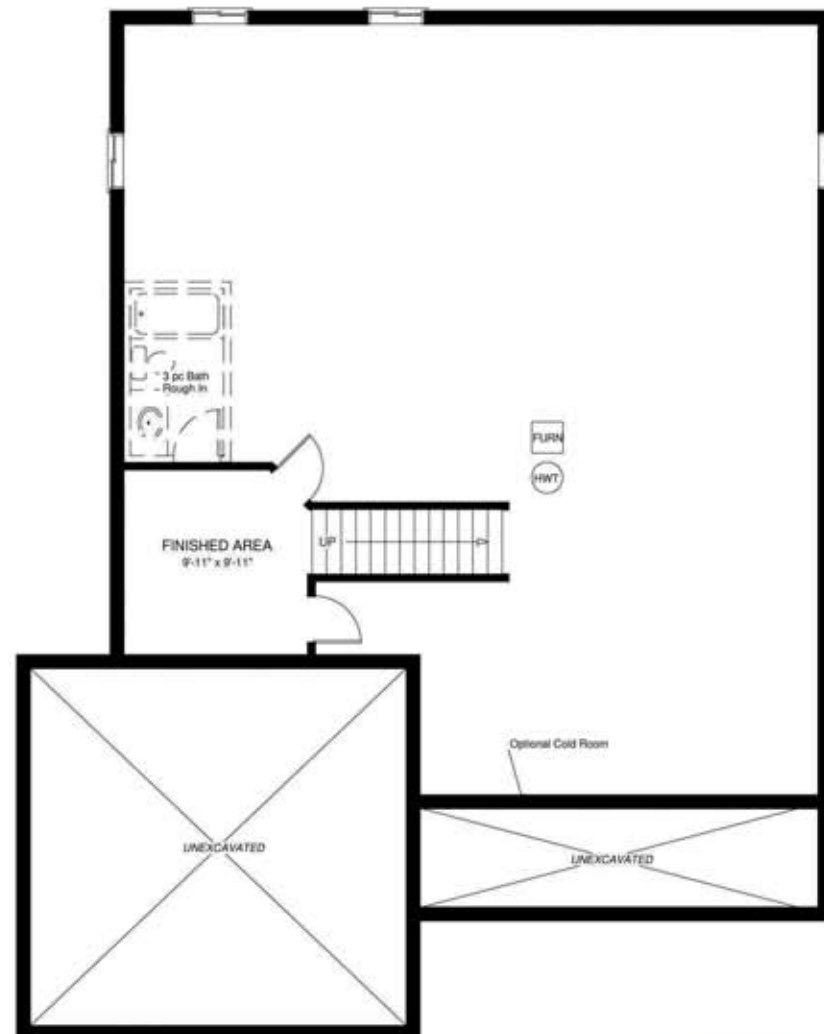

The 'Stratford'

GROUND FLOOR PLAN - 1523 sq ft

PLANS & SPECIFICATIONS ARE APPROXIMATE AND SUBJECT TO CHANGE WITHOUT NOTICE.
ACTUAL USABLE FLOOR SPACE MAY VARY FROM STATED FLOOR AREA. E. & O. E.