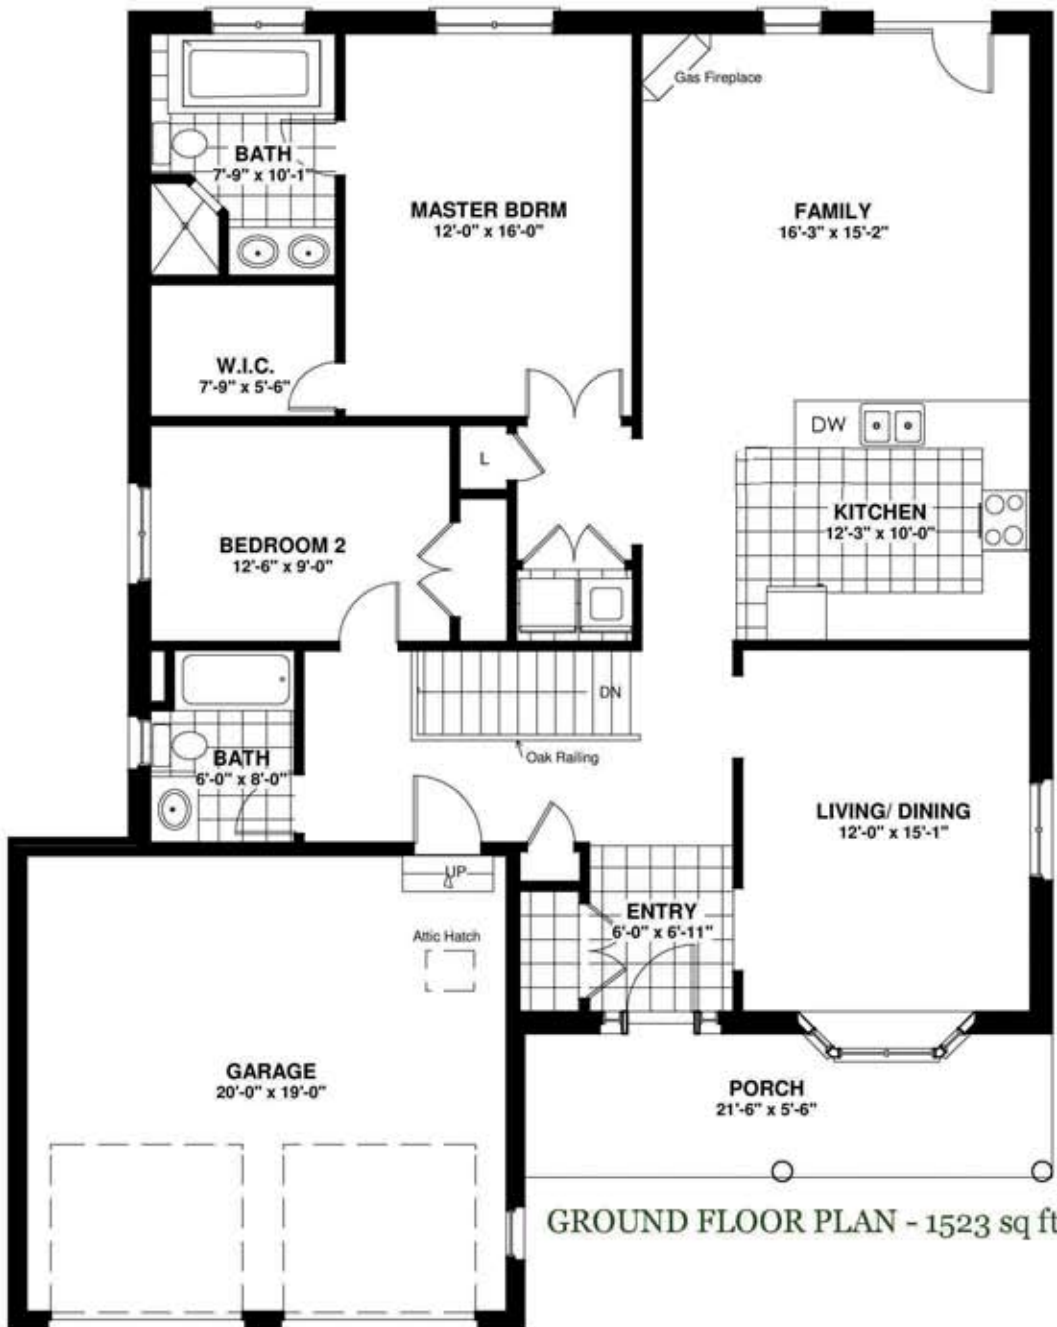

The 'Stratford'

GROUND FLOOR PLAN - 1523 sq ft

PLANS & SPECIFICATIONS ARE APPROXIMATE AND SUBJECT TO CHANGE WITHOUT NOTICE.
ACTUAL USABLE FLOOR SPACE MAY VARY FROM STATED FLOOR AREA. E. & O. E.