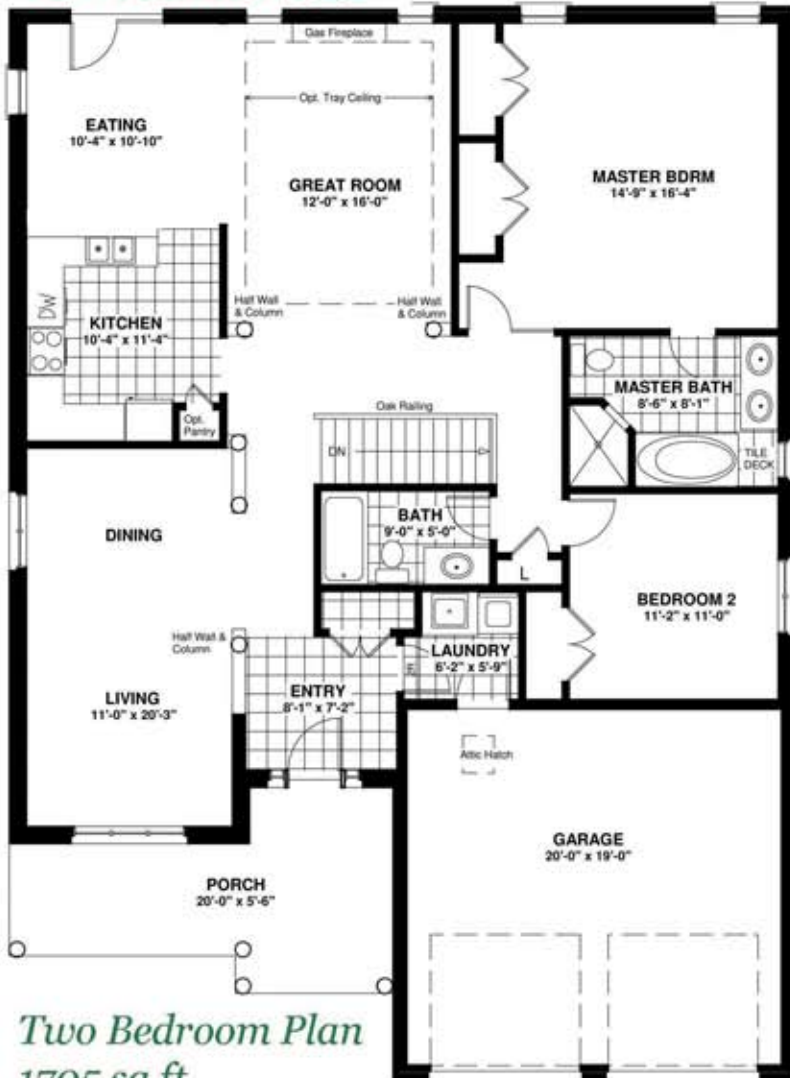

The 'Brighton'

Two Bedroom Plan
1705 sq ft

Three Bedroom Plan
1705 sq ft

PLANS & SPECIFICATIONS ARE APPROXIMATE AND SUBJECT TO CHANGE WITHOUT NOTICE.
ACTUAL USABLE FLOOR SPACE MAY VARY FROM STATED FLOOR AREA. E. & O. E.