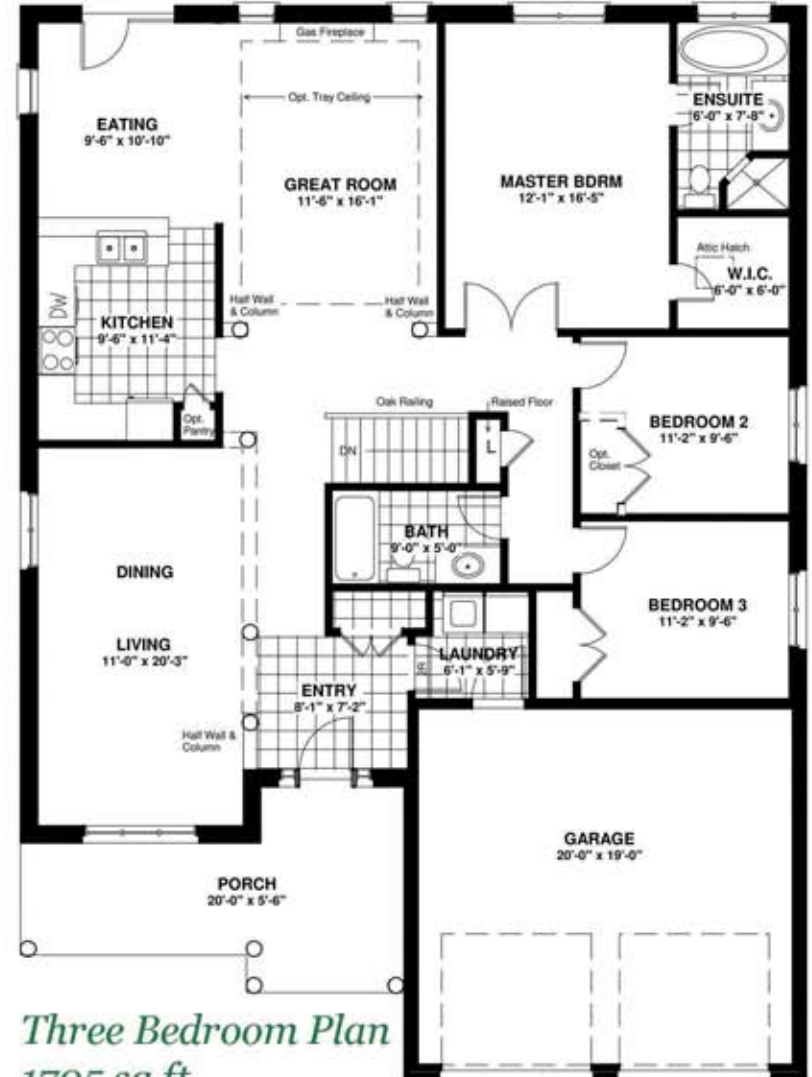

The 'Brighton'

Two Bedroom Plan
1705 sq ft

Three Bedroom Plan
1705 sq ft

PLANS & SPECIFICATIONS ARE APPROXIMATE AND SUBJECT TO CHANGE WITHOUT NOTICE.
ACTUAL USABLE FLOOR SPACE MAY VARY FROM STATED FLOOR AREA. E. & O. E.